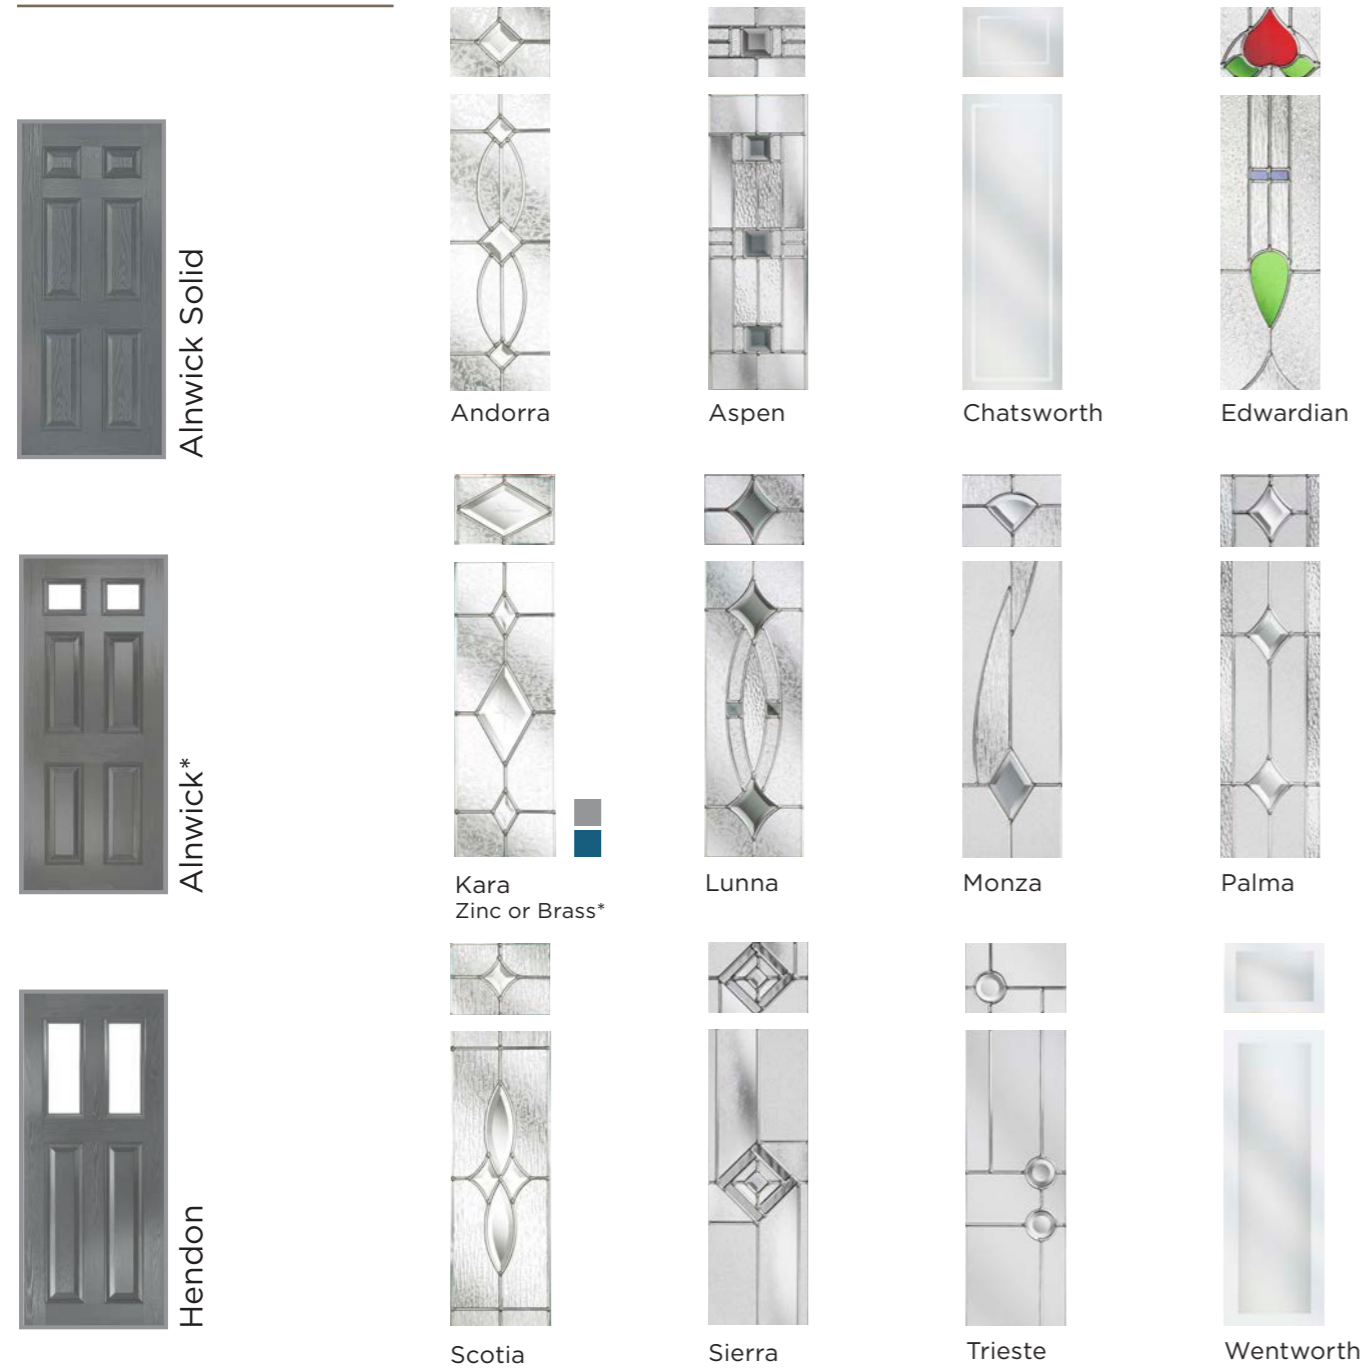

Premium
Chartwell

Honey Beige

Popular
Colours

perfect colour match rain deflectors

Bowes*

Main image: Bowes door in Distant Blue with Lunna glass.

Matching sidelights available for Bowes door.

*Also available as nxt-gen, please see nxt-gen brochure for more information.

Popular Colours

Berkeley

Main image: Berkeley door in Pebble Grey with Edwardian glass.

The perfect solution for controlling light and privacy in your home.

Mini Blinds can be handed left or right and have a simple control mechanism to be raised or tilted with one hand. This system uses a magnetic tab rather than a traditional cord, so is completely safe for use around children. Enclosed within two panes of glass in the frame and is completely protected from damage and dust. A stylish finishing touch to any external door. Please note also available in the Conwy door.