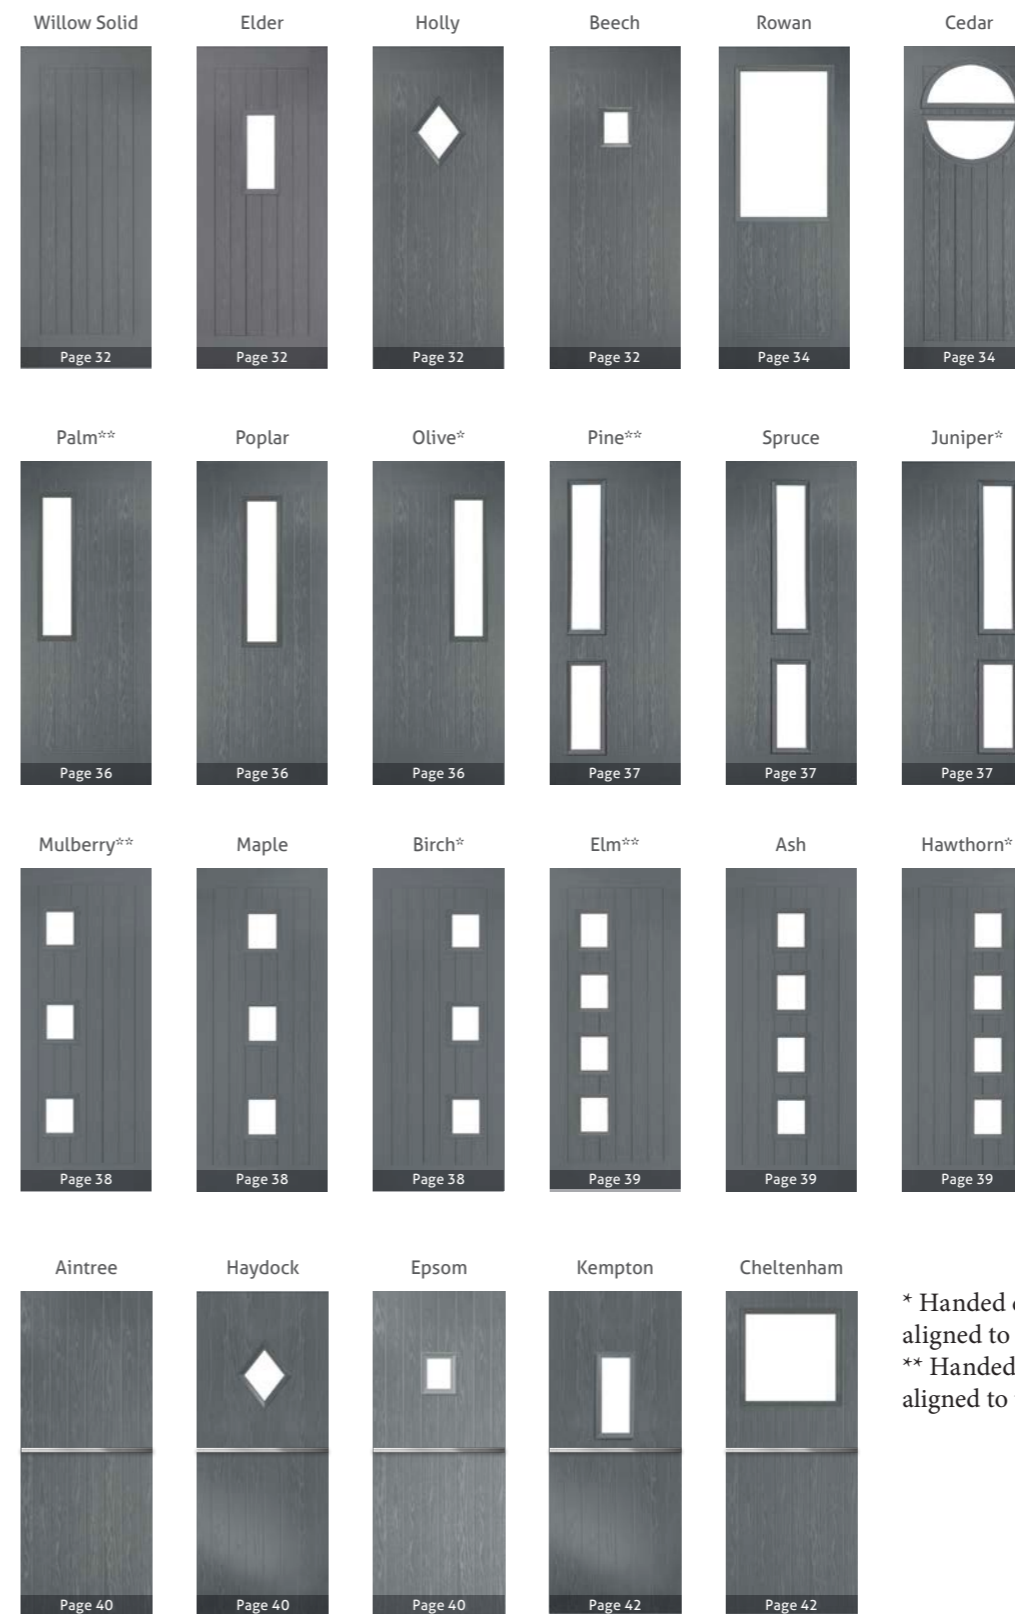

Traditional Door Styles and Sidelights

Visit the door designer to configure your perfect door!

Scan here

New Cottage Range/Stable Doors

Contemporary Door Styles

 Appleby Online Only	 Peil** Page 45	 Wark Page 45	 Eye* Page 45	 Carlisle** Online Only	 Doune Online Only	 Huntley* Online Only
 Lincoln** Online Only	 Orford Online Only	 Barnard* Online Only	 Rufus** Page 44	 Astley Page 44	 Pickering* Page 44	 Skipton Online Only
 Dalton** Online Only	 Wilton Online Only	 Kendal* Online Only	 Arundel** Online Only	 Morton Online Only	 Dunster* Online Only	 Kenilworth Online Only
 Etal Online Only	 Somerton* Page 44	 Cark Online Only	<p>Scan the QR code to design your perfect door online.</p> <p>Scan me </p> 			

* Handed door set. All glass aligned to the **hinge** side.
 ** Handed door set. All glass aligned to the **handle** side.

Contemporary City Range

 Dublin Page 47	 Porto Page 46	 Nice Page 46	 Rome Page 47	 Berlin Page 47	 Athens Page 47
 Lyon** Page 49	 Naples Page 49	 Antwerp* Page 49	 Barcelona** Page 48	 Hamburg Page 48	 Madrid* Page 48
 Munich** Page 48	 Helsinki Page 48	 Florence* Page 48	 Paris** Page 51	 Milan Page 51	 Paris* Page 51
 Venice** Page 51	 Geneva Page 51	 Venice* Page 51	 Lisbon Page 50	 Vienna° Page 50	<p>° Glass determined by the hinge side of the door.</p> <p>* Handed door set. All glass aligned to the hinge side. ** Handed door set. All glass aligned to the handle side.</p>