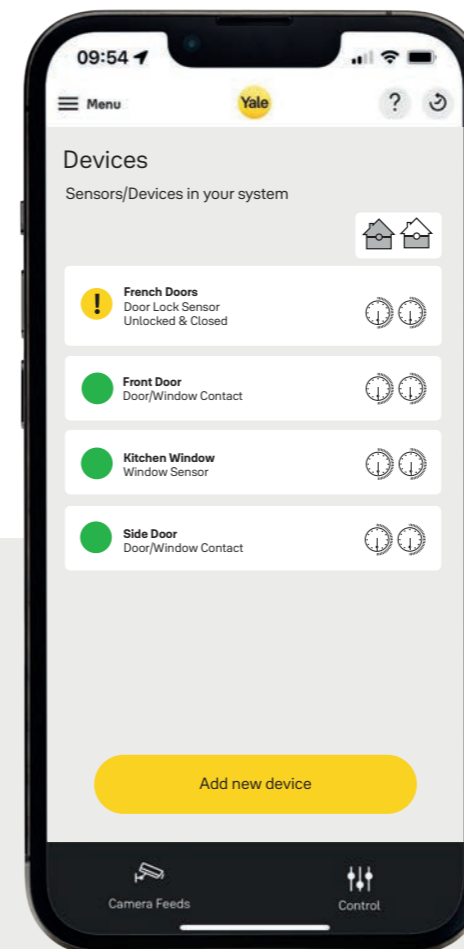

Smart security & compatibility

Using SensCheck™ Sensors, you can check to see the status of their home, from anywhere, anytime.

Is my home safe and secure? Know the answer, at home or away with Yale SensCheck™ Door and Window Sensors.

Yale SensCheck™ Sensors put you in control of your home security.

- Easy Set-up
- Wireless smart connectivity
- Geo-fencing security alerts
- Real-time notifications of status changes
- Choice of fully or part armed
- Integrates with smart technology around your home

Monitoring the status of your doors and windows from anywhere at any time via the Yale Smart Living Home App. Receiving notifications and tamper alerts straight to your smartphone, or chime notifications when the status or your door or windows change.