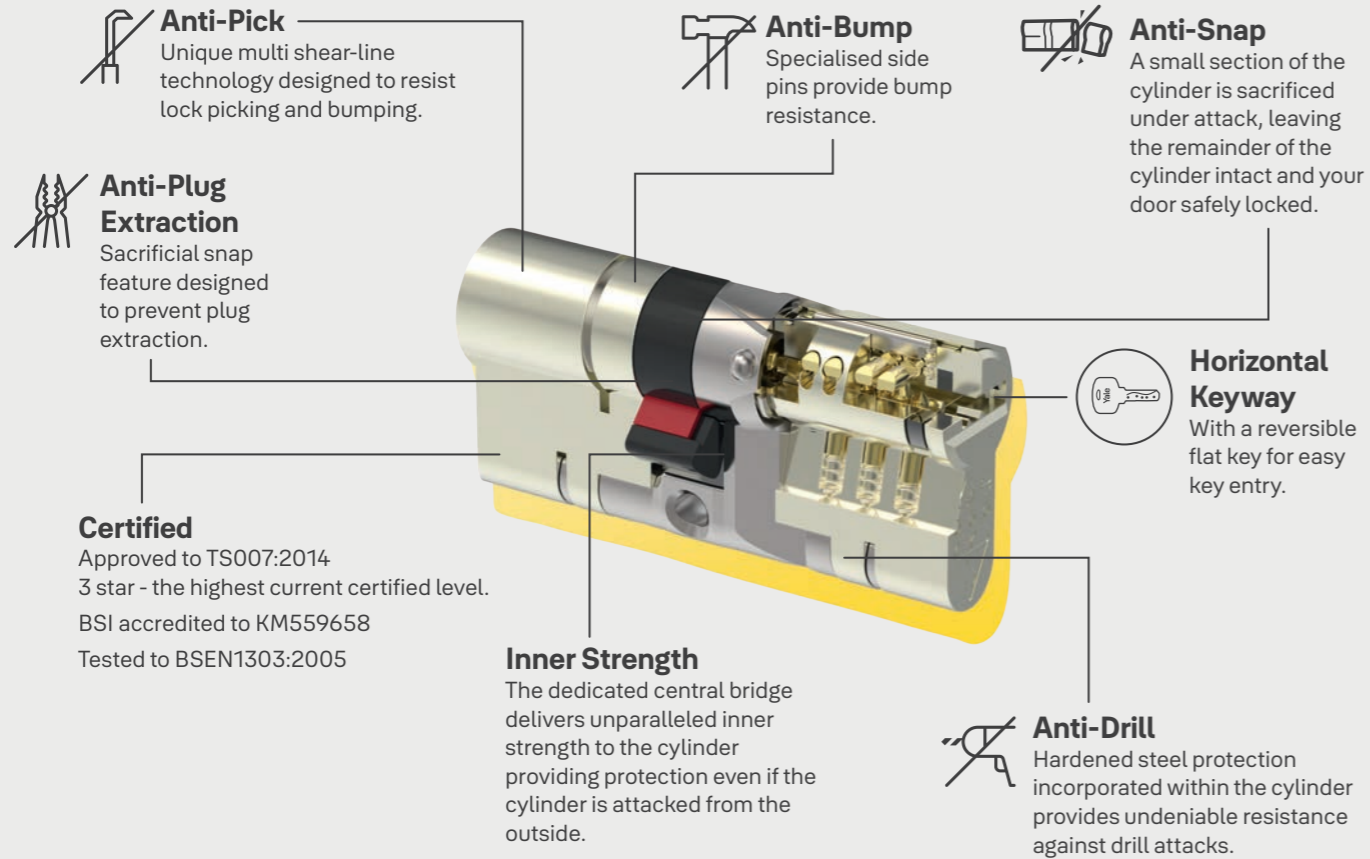

Yale Platinum 3 Star Cylinder.

Strong, versatile and secure this cylinder offers the ultimate home protection.

The Platinum 3 Star Cylinder is Yale's most secure lock yet. That's why they are offering £1000 guarantee if your cylinder snaps during the unlikely event of a break-in.

Lockmaster's signature hook designed with security in mind.

SensCheck™ compatible. Check the status of your home, anytime, anywhere.

Lockmaster AutoEngage.

Designed, developed and tested to Yale's exacting standards, delivering high performance security whilst also complementing contemporary and heritage door styles.