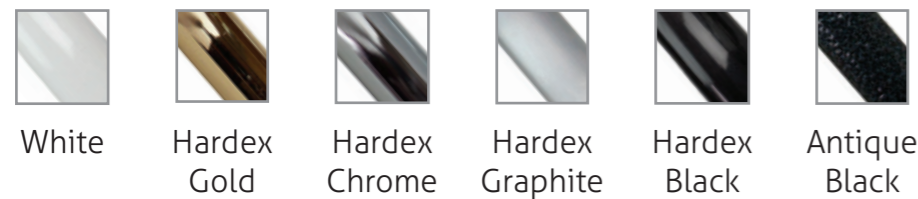

Choose a different colour for the internal and external to completely bespoke your design.

Paris

Venice

Hardware

No door is complete without some stunning hardware to finish it off. Our hardware is manufactured to internationally recognised standards, so you can be sure that every product is perfect, from how the hardware feels in your hand through to its functionality and finish.

Classic

Classic design for the modern home. Not overly fussy or fancy, our classic range offers neat, timeless style to suit any type of home.

Surface Finishes

Heritage

Complementary styling for any period home. Ideal for big oak doors, heritage buildings and old cottages. Available in Black only.