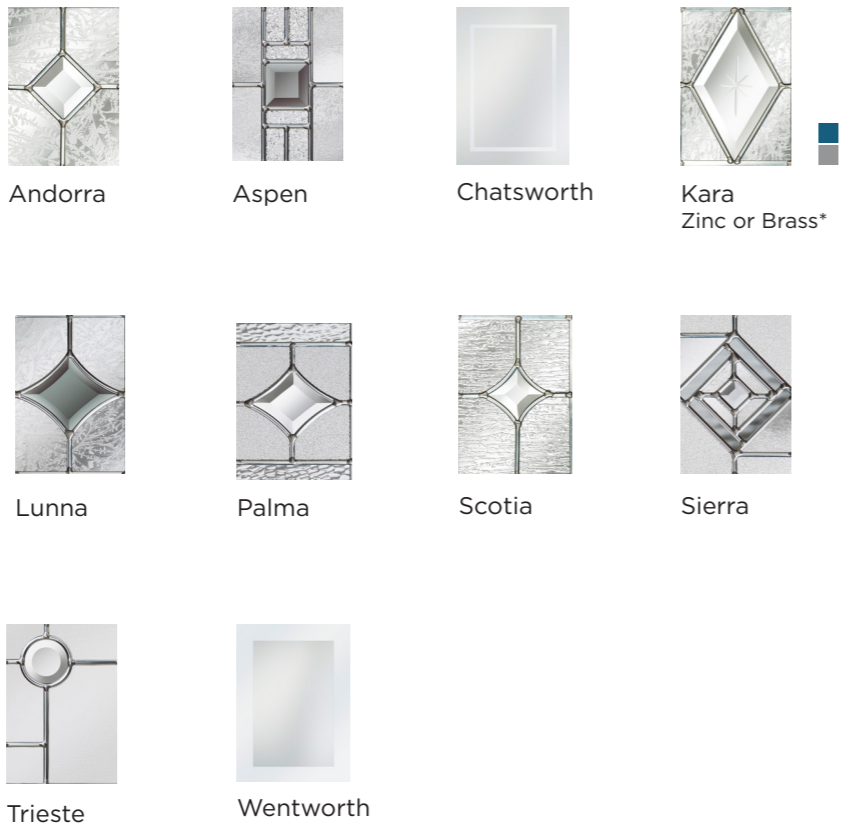

Popular Colours

Andorra Aspen Chatsworth Kara

Andorra Aspen Chatsworth Kara

Aspen Lunna Monza Palma

Visit our door designer to configure your perfect door style...

safeguardproducts.co.uk

Maple

Main image: Basalt Grey with Palma glass.

Birch

Mulberry

It is advisable to design handed doors online to ensure the correct door name is selected.

Safe and secure...
Read all about our security credentials on pages 12-17.

Ash

Main image: Premium Chartwell with Kara Grey glass.

Hawthorn

Elm

Popular Colours

Wentworth

Bloom

Odessa

Exclusive glass designs!

Discover the full range, scan here...

Stable doors

Main image: Haydock door in Steel Blue with Andorra Glass.

Aintree Solid

Discover the full range of colours and glass, scan here...

A joy for pet owners - the lower door can remain closed to prevent your pet leaving or entering the property, while retaining all the associated benefits of an open door.